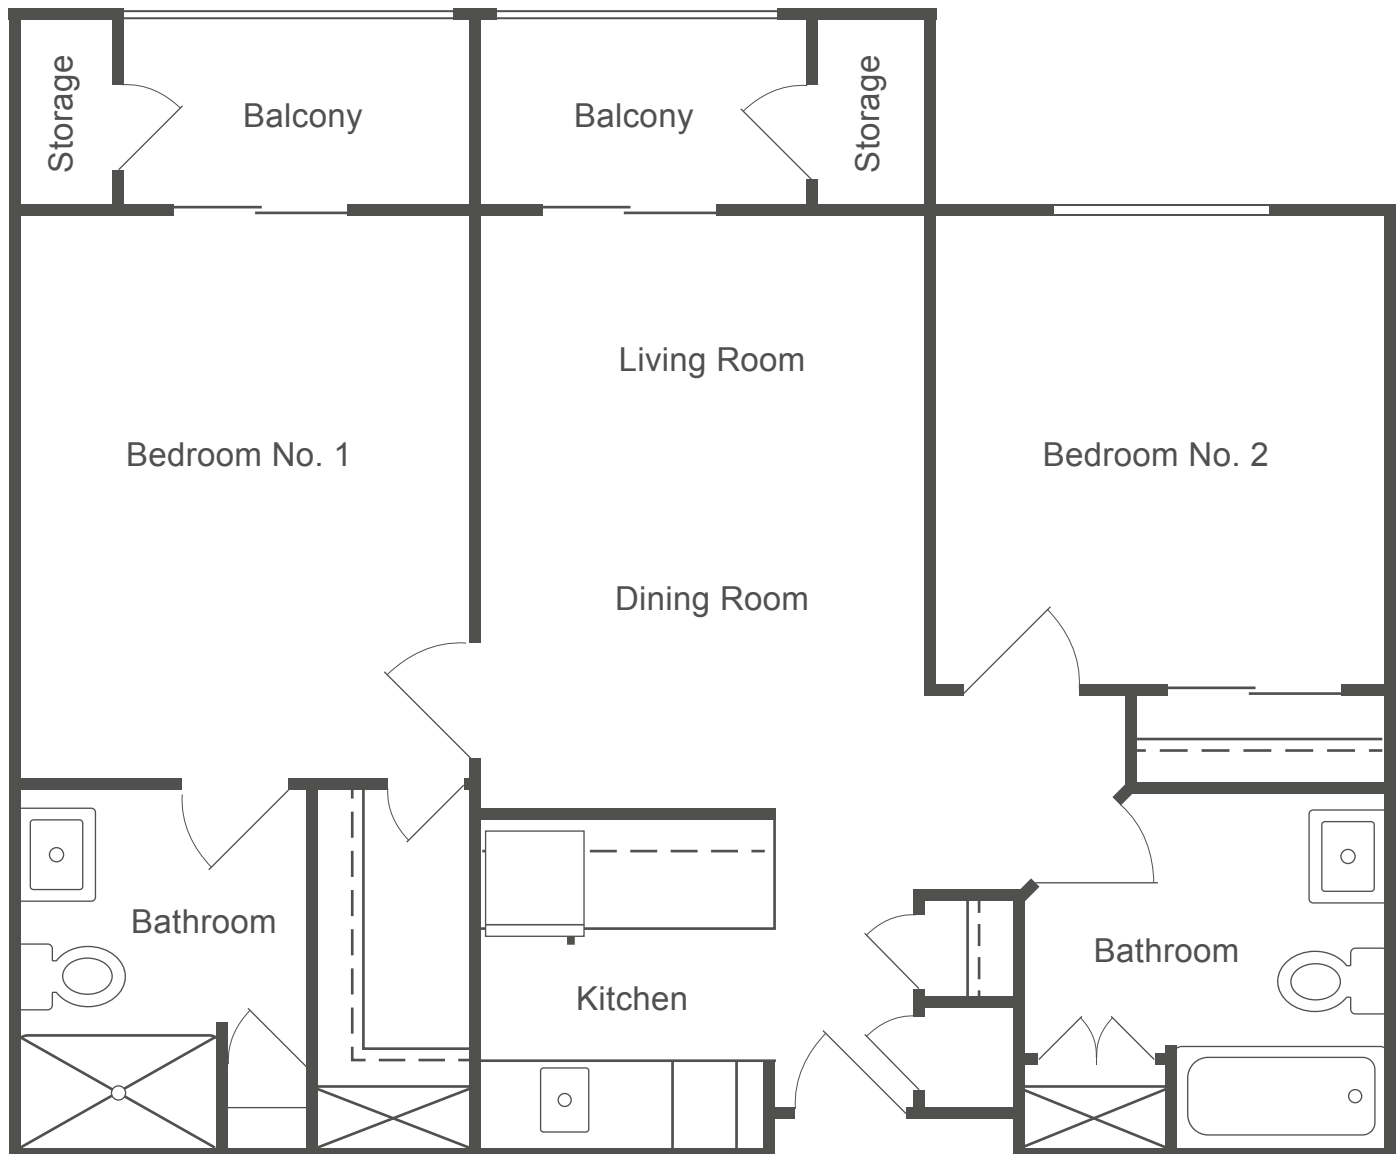

Grand Court of Mesa
Senior Living

Deluxe Double Bedroom

1112 sq ft

262 E Brown Road, Mesa, AZ 85201

www.grandcourtmesa.com

480-400-8903

Dimensions are approximate. Floor plans may vary.