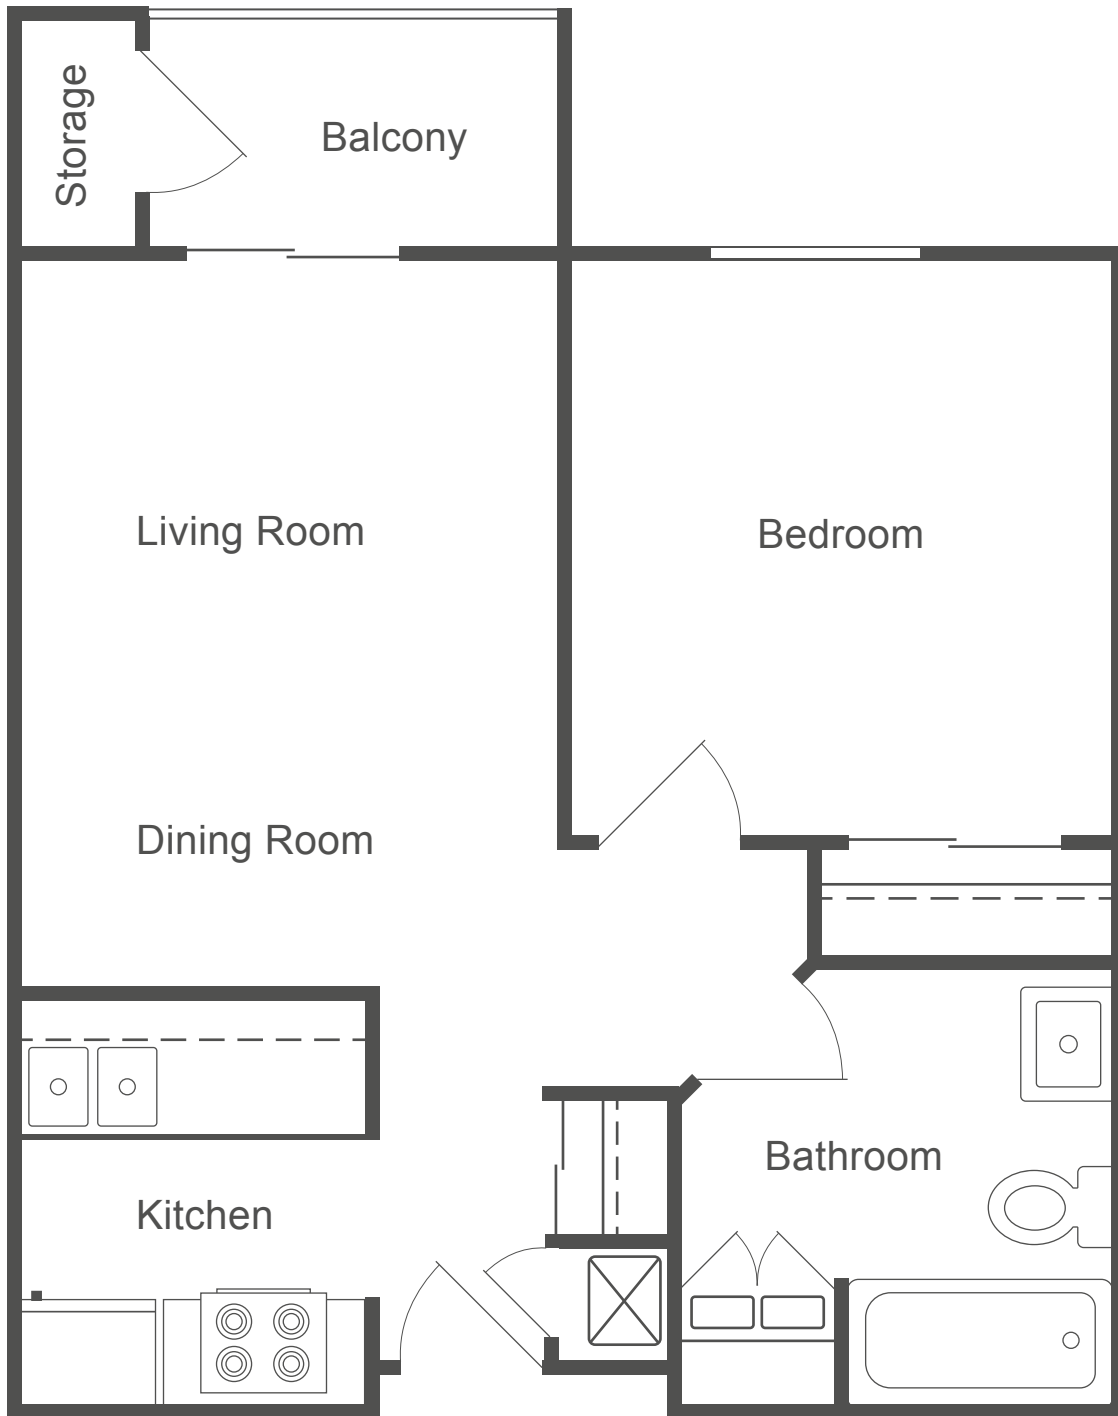

Grand Court of Mesa
Senior Living

Single Bedroom
600 sq ft

262 E Brown Road, Mesa, AZ 85201

www.grandcourtmesa.com

480-400-8903

Dimensions are approximate. Floor plans may vary.